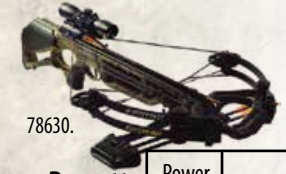

**PSE-
ARCHERY**

PSE DNA SP
\$899.99

Brace Height	6"
Axle-to Axle	31 1/4"
Weight	3.8 lbs
IBO	345 fps

When we made the DNA, the world's best bow, we thought PSE shooters would be satisfied...you weren't. So when we heard that there were bowhunters out there who loved the lightweight design and performance of the DNA, but wanted a bow with a little softer draw, we did the only thing we could do...we obliged. Introducing the new DNA SP, the smoother pull version of the best hunting bow on the planet.

78126.

**Barnett
Assault**

Power Stroke	15"
Weight	8.3 lbs
IBO	385 fps

**Buy Group
Exclusive**
\$519.99

78630.

**Barnett
Ghost 360
Package**

Power Stroke	14"
Weight	7.0 lbs
IBO	360 fps

\$649.99